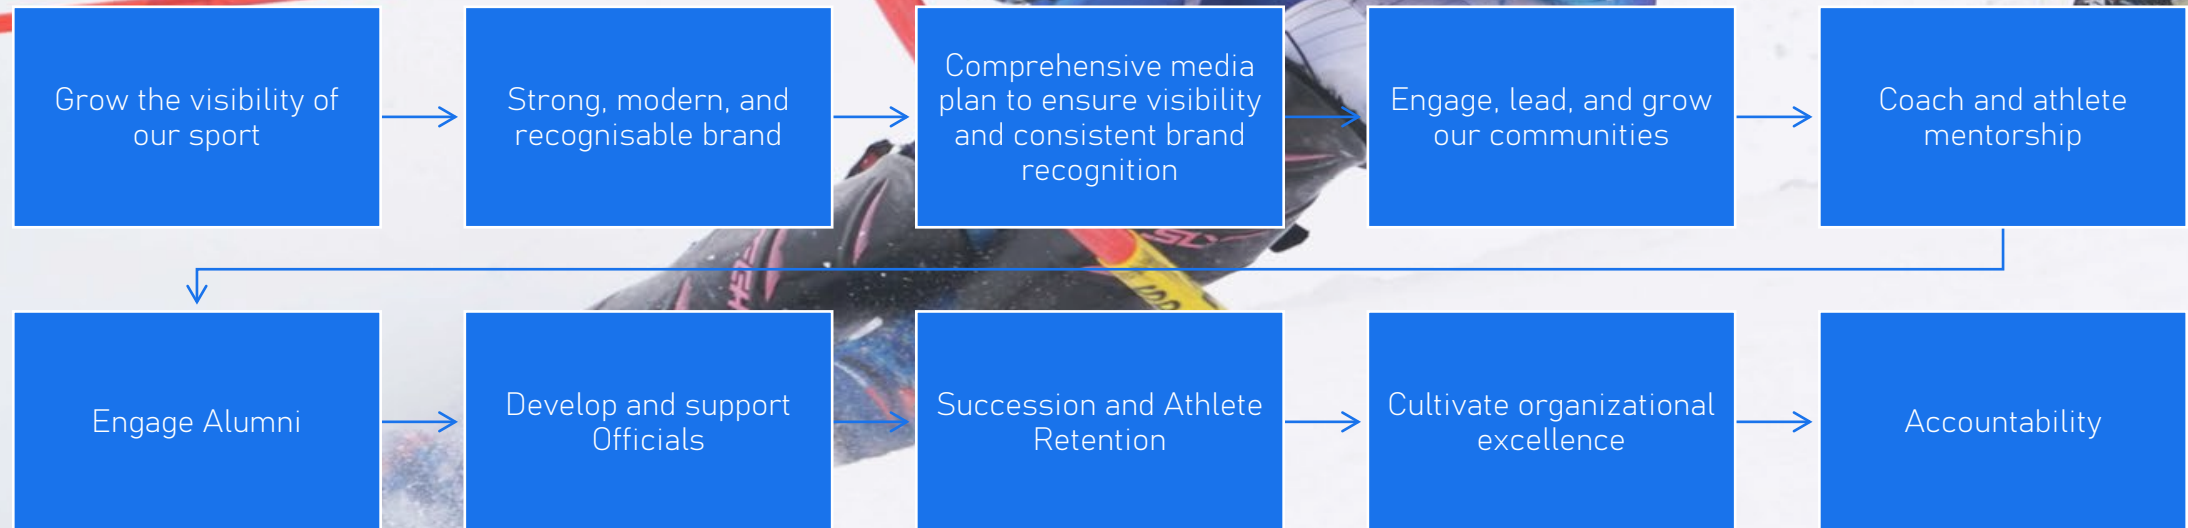

Alberta Alpine Ski Association - Strategic Plan Strategic Priorities